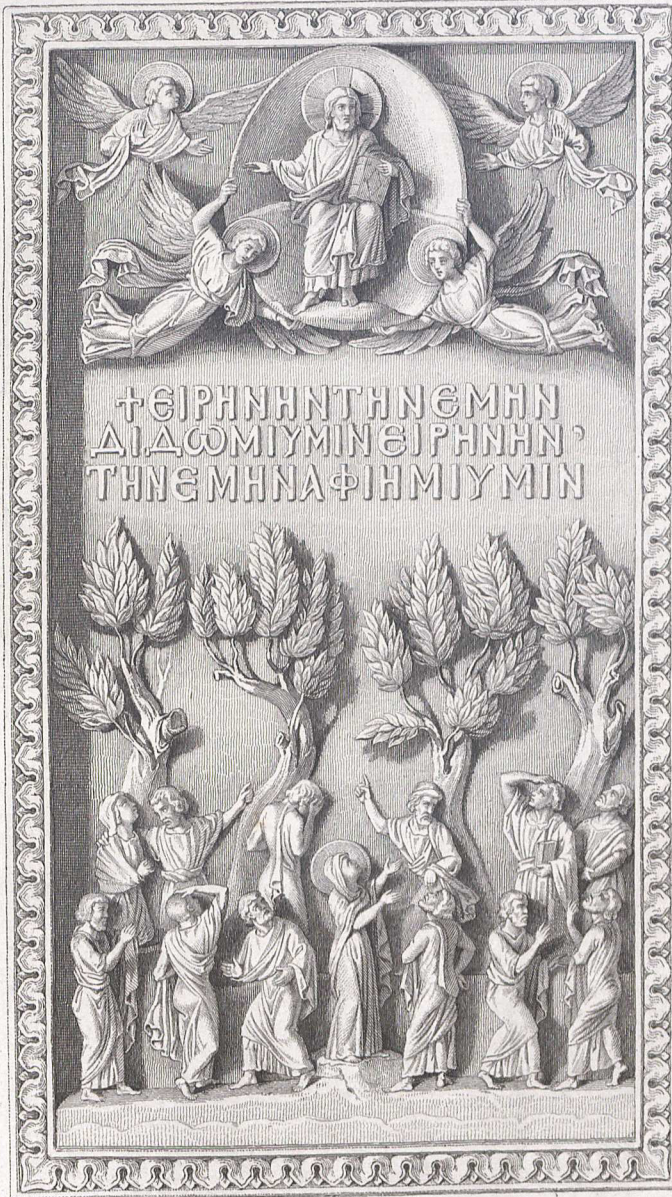

Druck v. I. Niedertöhl in Stuttgart.

C. Heideloff.

Fr. Wagner sc.

C. Beisbarth.

L. Ritter gest.

Thron v. I. Niederstuhl in Stuttgart.

C. Hübner del.

J. W. Walther sculp. 1854